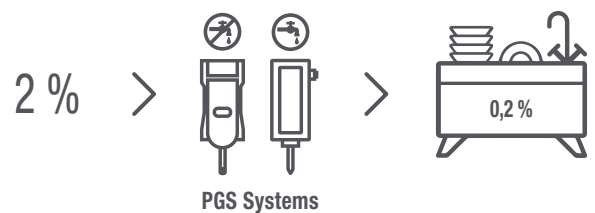

ICE

Chemical European

Ref. 1132951 | PB 10,40 Kg · 10,00 l | 1 PB 15 PB 60 PB

Pol. Industrial Nordeste
Paseo Sanllehy s/n, 08213 Polinyà, BCN - España
Tel. +34 900 920 840

info@icechemical.com
www.icechemical.com

ACCIÓN PREVENTIVA
PREVENTIVE ACTION