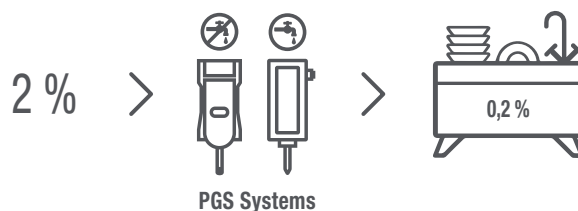

Ref. 1132951 | PB 10,40 Kg · 10,00 l | 1 PB 15 PB 60 PB